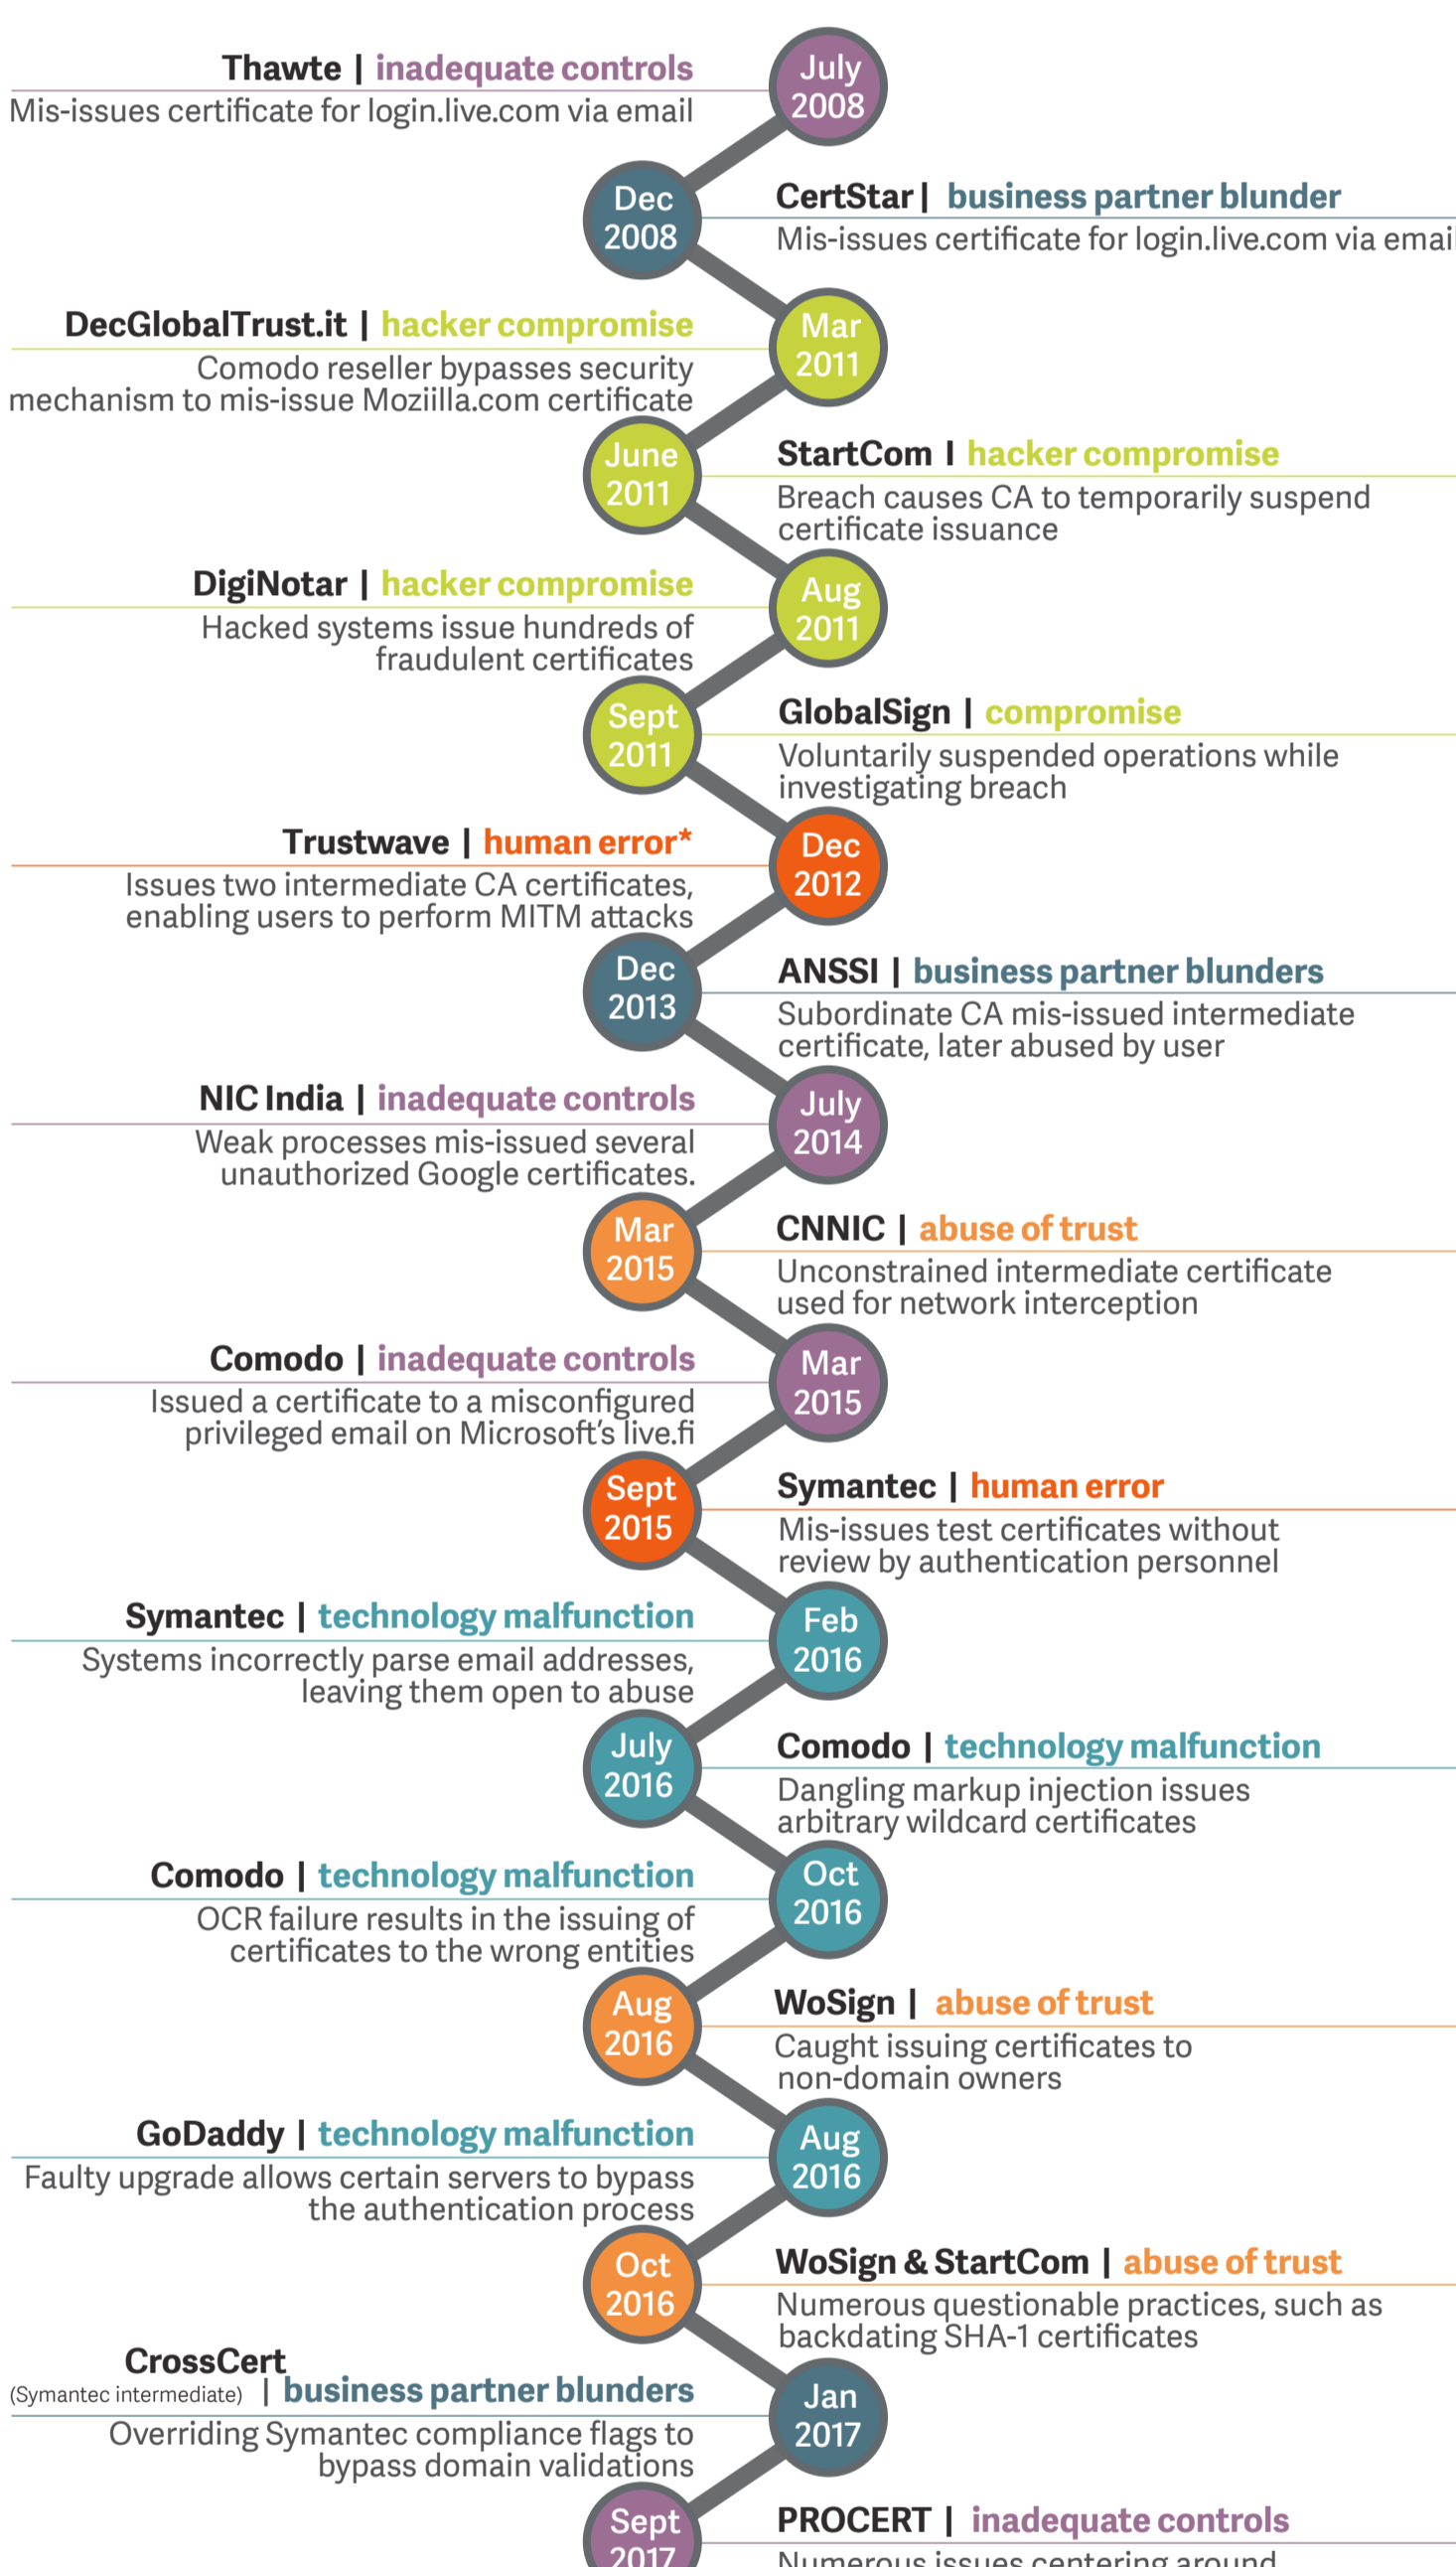

EPIC CA FAILS

PREPARE NOW FOR THE INEVITABLE.

Over the past decade, we've seen a broad spectrum of certificate authority (CA) errors.

A LONG HISTORY OF CERTIFICATE AUTHORITY ERRORS

CERTIFICATE AUTHORITIES AREN'T PERFECT

What's the potential impact of a CA error or compromise?

WHAT CAN YOU DO ABOUT IT?

Choose agile management that allows you to switch CAs quickly and easily

Learn more about how Venafi can help you proactively manage all CAs and all keys and certificates.